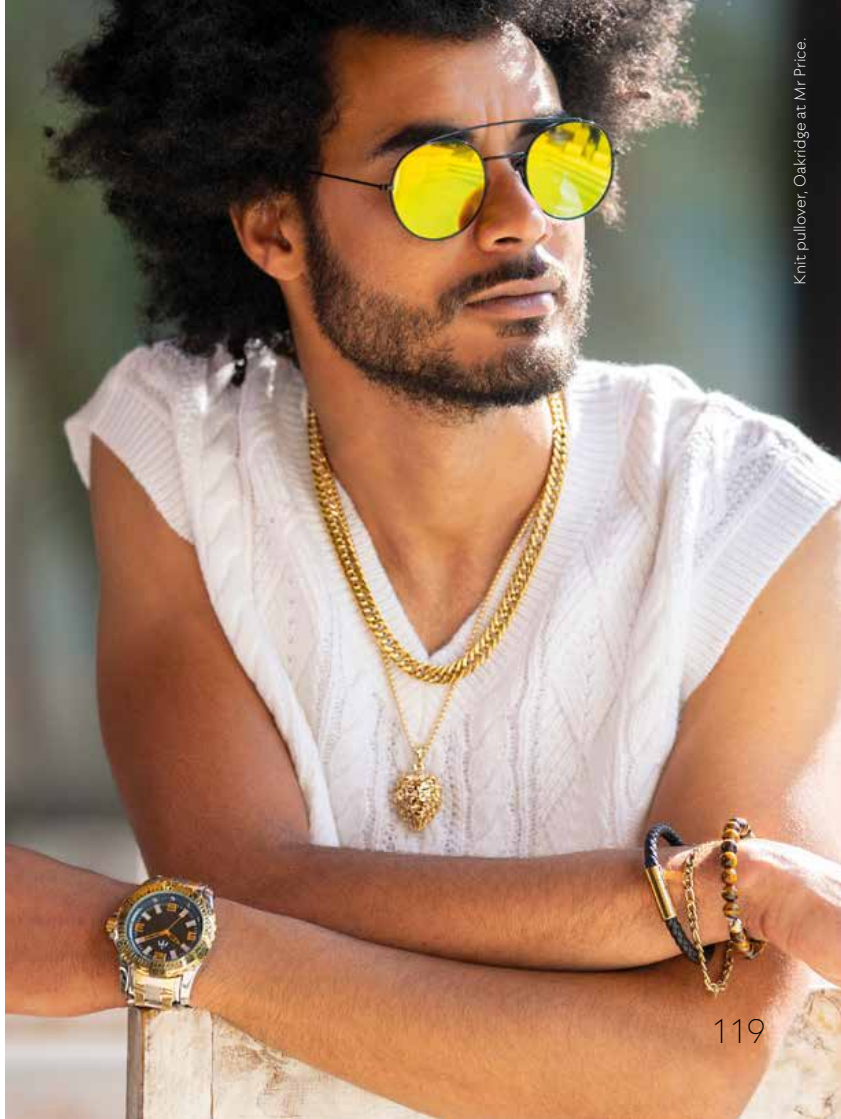

85736

Stainless steel bracelet. Black synthetic leather trim. Push button clasp closure.

Closes 19cm to 20.5cm.

R389