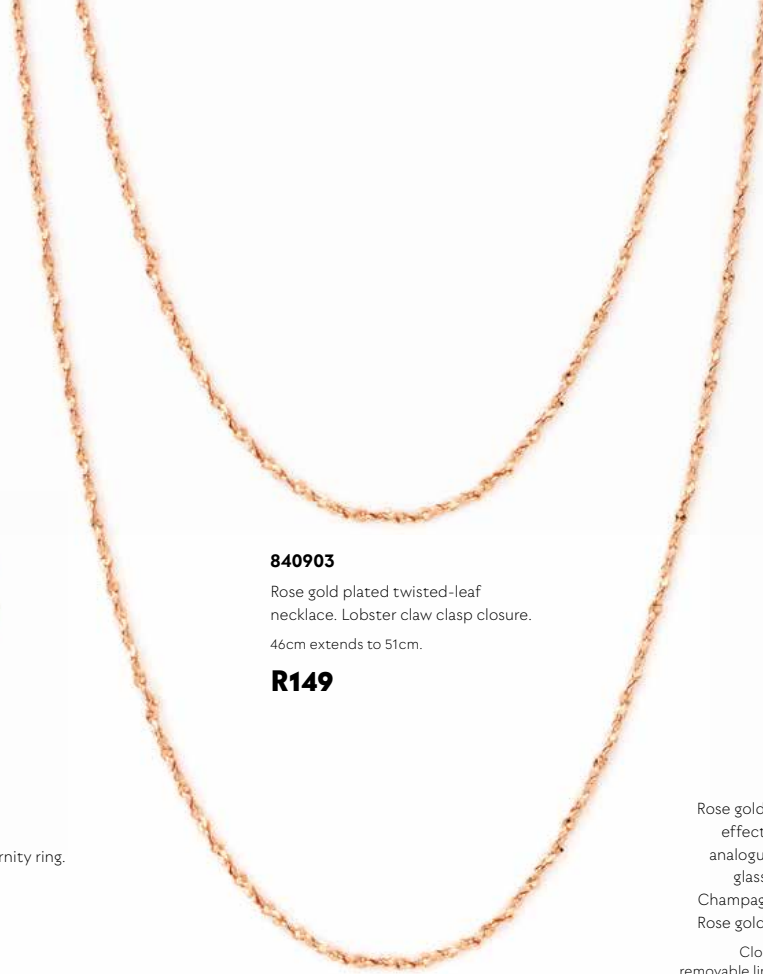

145mm.

R289

9727S 4,5,6,7,8

White, navy and red PU block heel
shoe. Ankle strap with buckle closure.
Gold plated hardware.

Heel height: 80mm.

R649

840906

Rose gold plated twisted-leaf necklace. Lobster claw clasp closure. 60cm extends to 65cm.

R189

840903

Rose gold plated twisted-leaf necklace. Lobster claw clasp closure. 46cm extends to 51cm.

R149

89373 S,M,L,XL

Rose gold plated eternity ring. Clear CZ crystals. 3mm band.

R229

801269