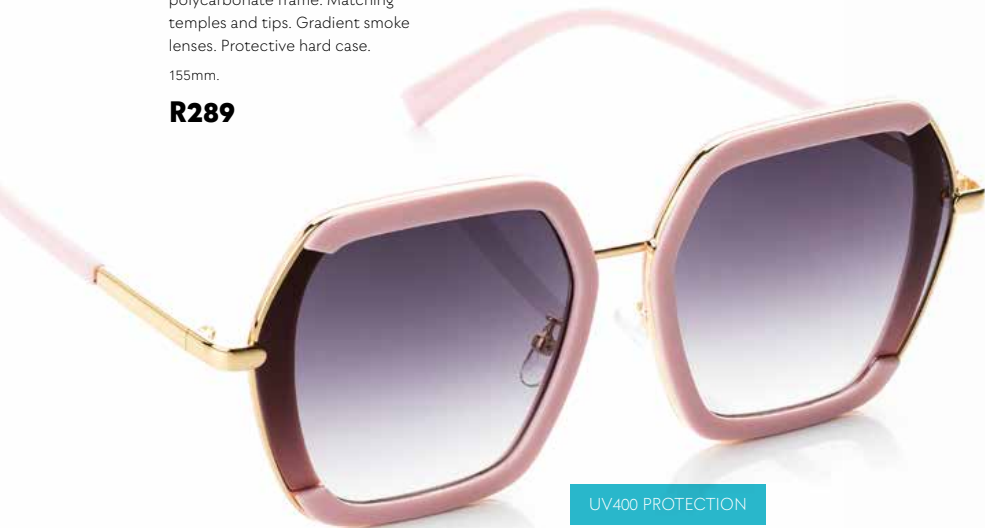

Adjustable to 72cm.

R289

3 ITEM SET

85728

Set of three elasticated bracelets. Baby pink, jade, AB light sapphire and AB light topaz synthetic beads. 18cm diameter.

R189

821888 PE

24ct gold plated fish hook earrings. AB light sapphire and AB light topaz synthetic beads.

Drop: 60mm.

R129

83766

Gold plated metal and powder pink polycarbonate frame. Matching pink temples and tips. Gradient smoke lenses. Protective hard case.

155mm.

R289

UV400 PROTECTION

81804