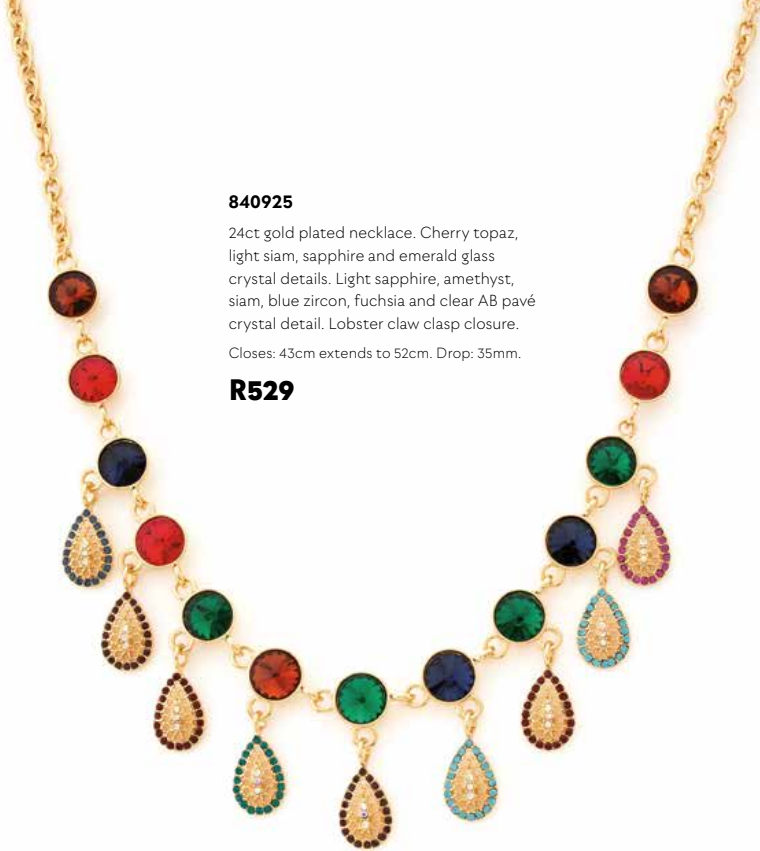

Closes: 21cm extends to 27cm.
Width: 10mm.

R229

821887 PE

24ct gold plated fish hook earrings.
Light siam glass crystal detail.

Width: 10mm. Drop: 30mm.

R129

840925

24ct gold plated necklace. Cherry topaz, light sapphire, sapphire and emerald glass crystal details. Light sapphire, amethyst, sapphire, blue zircon, fuchsia and clear AB pavé crystal detail. Lobster claw clasp closure.