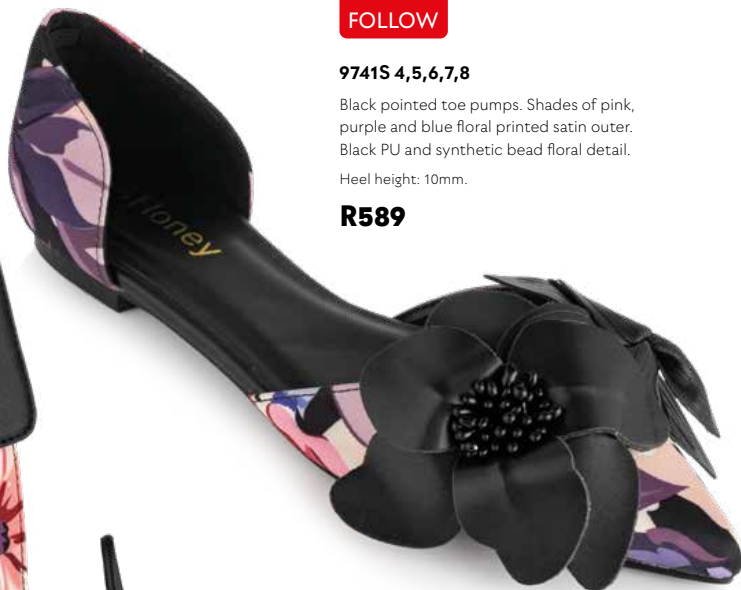

Shoulder strap: 102cm. Width: 20cm. Height: 18cm. Depth: 8cm.

R649

UV400 PROTECTION

83768

Rose gold plated metal frame. Matching metal temples with clear polycarbonate tips. Gradient purple lenses. Protective hard case.

145mm.

R289

Topi, goda at Edgars; Skirt, Jo Borkett at Edgars.

TO
FOLLOW

TO
FOLLOW

9741S 4,5,6,7,8

Black pointed toe pumps. Shades of pink, purple and blue floral printed satin outer. Black PU and synthetic bead floral detail.

Heel height: 10mm.

R589

882528

Black PU handbag. Shades of pink, purple and blue floral printed satin detail. Gold plated hardware. Flap with magnetic clip closure. Lined. Inner side pockets. Adjustable back straps. Protective dust cover.