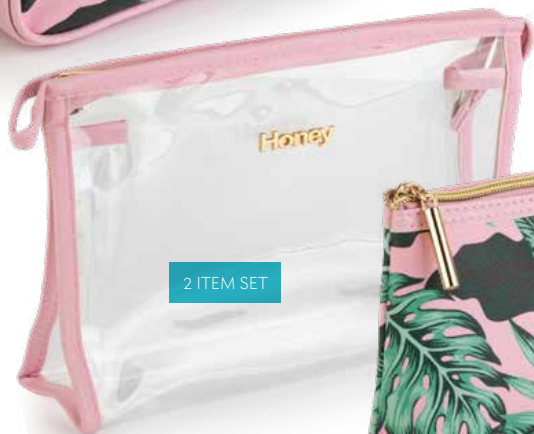

882581

Pink and green foliage printed PU vanity bag. Gold plated hardware. Nylon zip closure. Fully lined. Inner PVC side pocket.

Width: 23cm. Height: 18cm. Depth: 8cm.

R349

882580

Pink and green foliage printed PU vanity bag. Gold plated hardware. Nylon zip closure. Fully lined. Inner cosmetic brush compartments.

Width: 20cm. Height: 14cm. Depth: 13cm.

2 ITEM SET

R289

882582

2 piece cosmetic bag set. Clear PVC outer bag. Pink PU trim. Gold plated hardware. Nylon zip closure. Pink and green foliage PU inner bag. Gold plated hardware. Nylon zip closure. Fully lined.

Outer bag: Width: 23cm. Height: 15cm. Depth: 6cm. Inner bag: Height: 12cm. Depth: 2.5cm.

R249